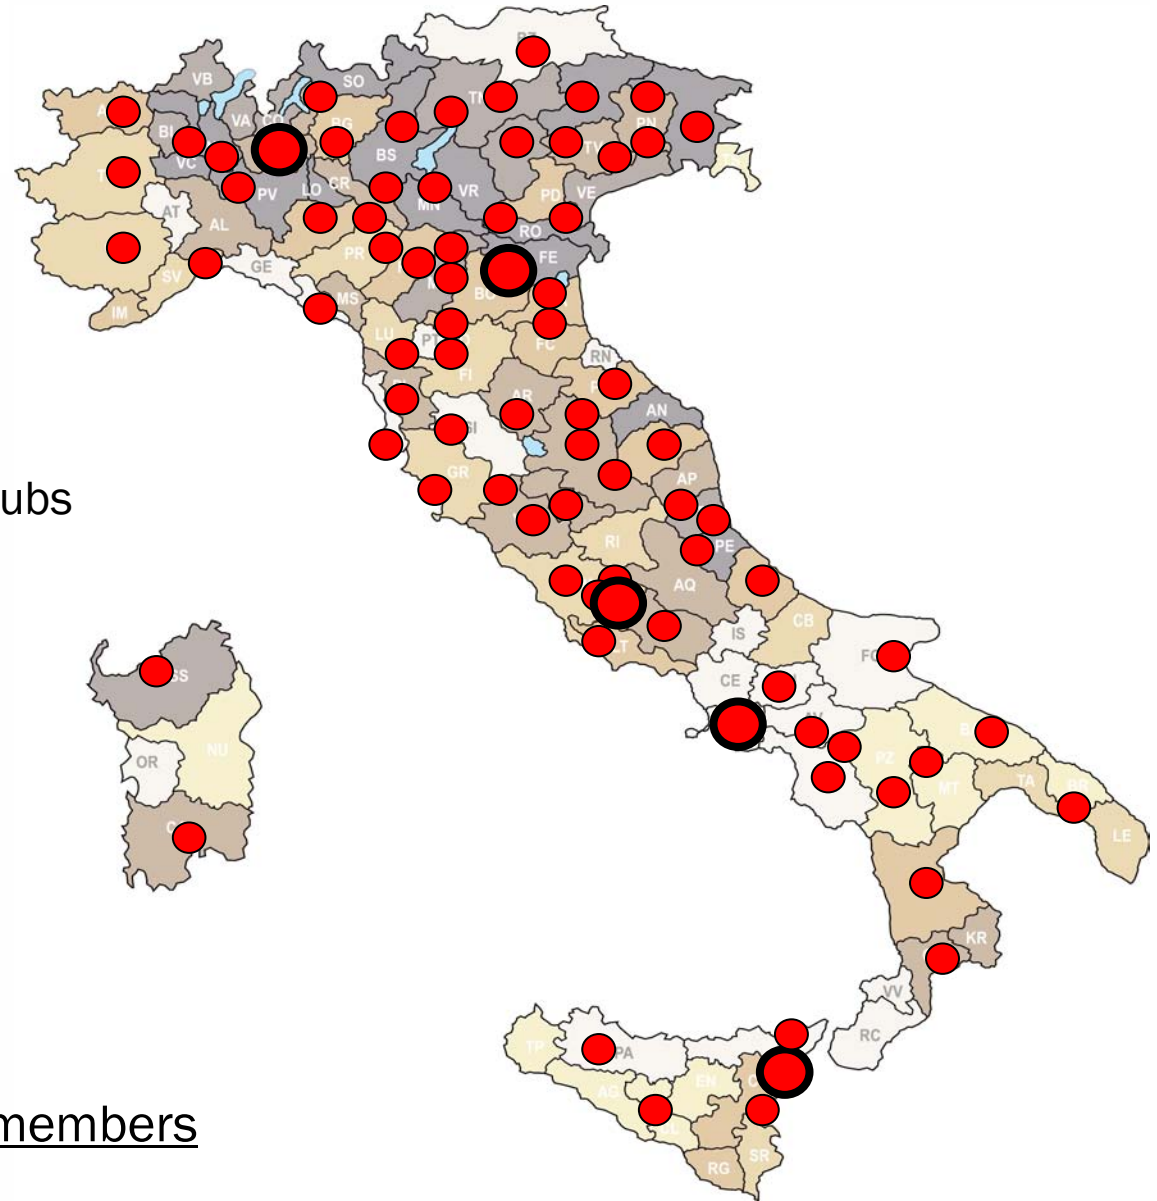

ONE
EXPRESS
IL PALLET ESPRESSO

One Express is an Overnight Palletised Freight Distribution Network with a fast and reliable national coverage with over 70 depots all over Italy

We can handle any size consignment from a single pallet delivery to larger part loads, offering guaranteed next day and 2-3 day deliveries to the whole country, with a **reliable track and trace system**

Multihub system
with Member Companies trucking
overnight to our strategically located hubs

- 72 member depots
- Daily overnight connections
- 800 trucks operating every day
- Over 600 staff employees
- ADR trained driving personnel
- 780.000 pallets per year
- Company owned by 6 network members

HUB MILAN - CAMM

Built to handle the high volumes
Generated in the Industrial North,
is also the ideal Gateway to Italy .
2000 Sqm, 16 dedicated docks
6 Night Operators
Surveillance h24

HUB BOLOGNA - INTERPORTO

HUB NAPLES - INTERPORTO CAMPANO

Born to speed-up the
south to south connections
1200 Sqm, 10 dedicated docks
4 Night Operators
Surveillance h24

HUB CATANIA

A booster for the shipments to be
consigned in sicily. Direct linehauls
form the main hubs to improve the
network performances
Surveillance h24