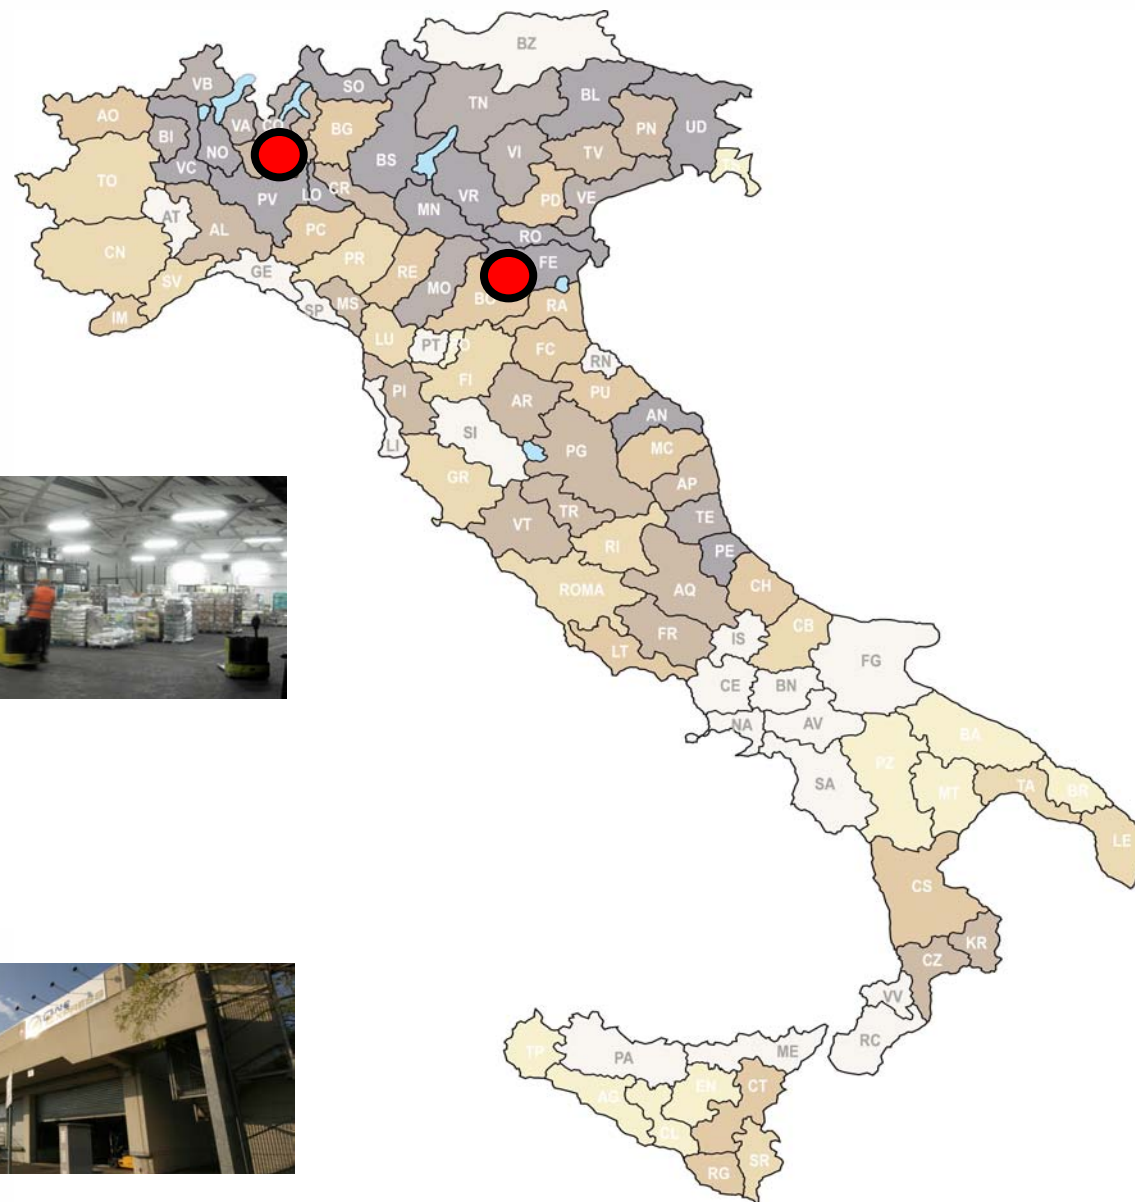

ONE
EXPRESS
IL PALLET ESPRESSO

One Express is an Overnight Palletised Freight Distribution Network with a fast and reliable national coverage with over 70 depots all over Italy

We can handle any size consignment from a single pallet delivery to larger part loads, offering guaranteed next day and 2-3 day deliveries to the whole country, with a **reliable track and trace system**

Multihub system
with Member Companies trucking
overnight to our strategically located hubs

- 72 member depots
- Daily overnight connections
- 800 trucks operating every day
- Over 600 staff employees
- ADR trained driving personnel
- 780.000 pallets per year
- Company owned by 6 network members

HUB MILAN - CAMM

Built to handle the high volumes
Generated in the Industrial North,
is also the ideal Gateway to Italy .
2000 Sqm, 16 dedicated docks
6 Night Operators
Surveillance h24

HUB BOLOGNA - INTERPORTO

Main OneExpress HUB
6000 Sqm for overnight
transit and sorting operations
80 Dedicated docks
30 Night Operators
Surveillance h24

HUB ROME

2000 Sqm for overnight
transit and sorting operations
10 Dedicated docks
4 Night Operators
Surveillance h24